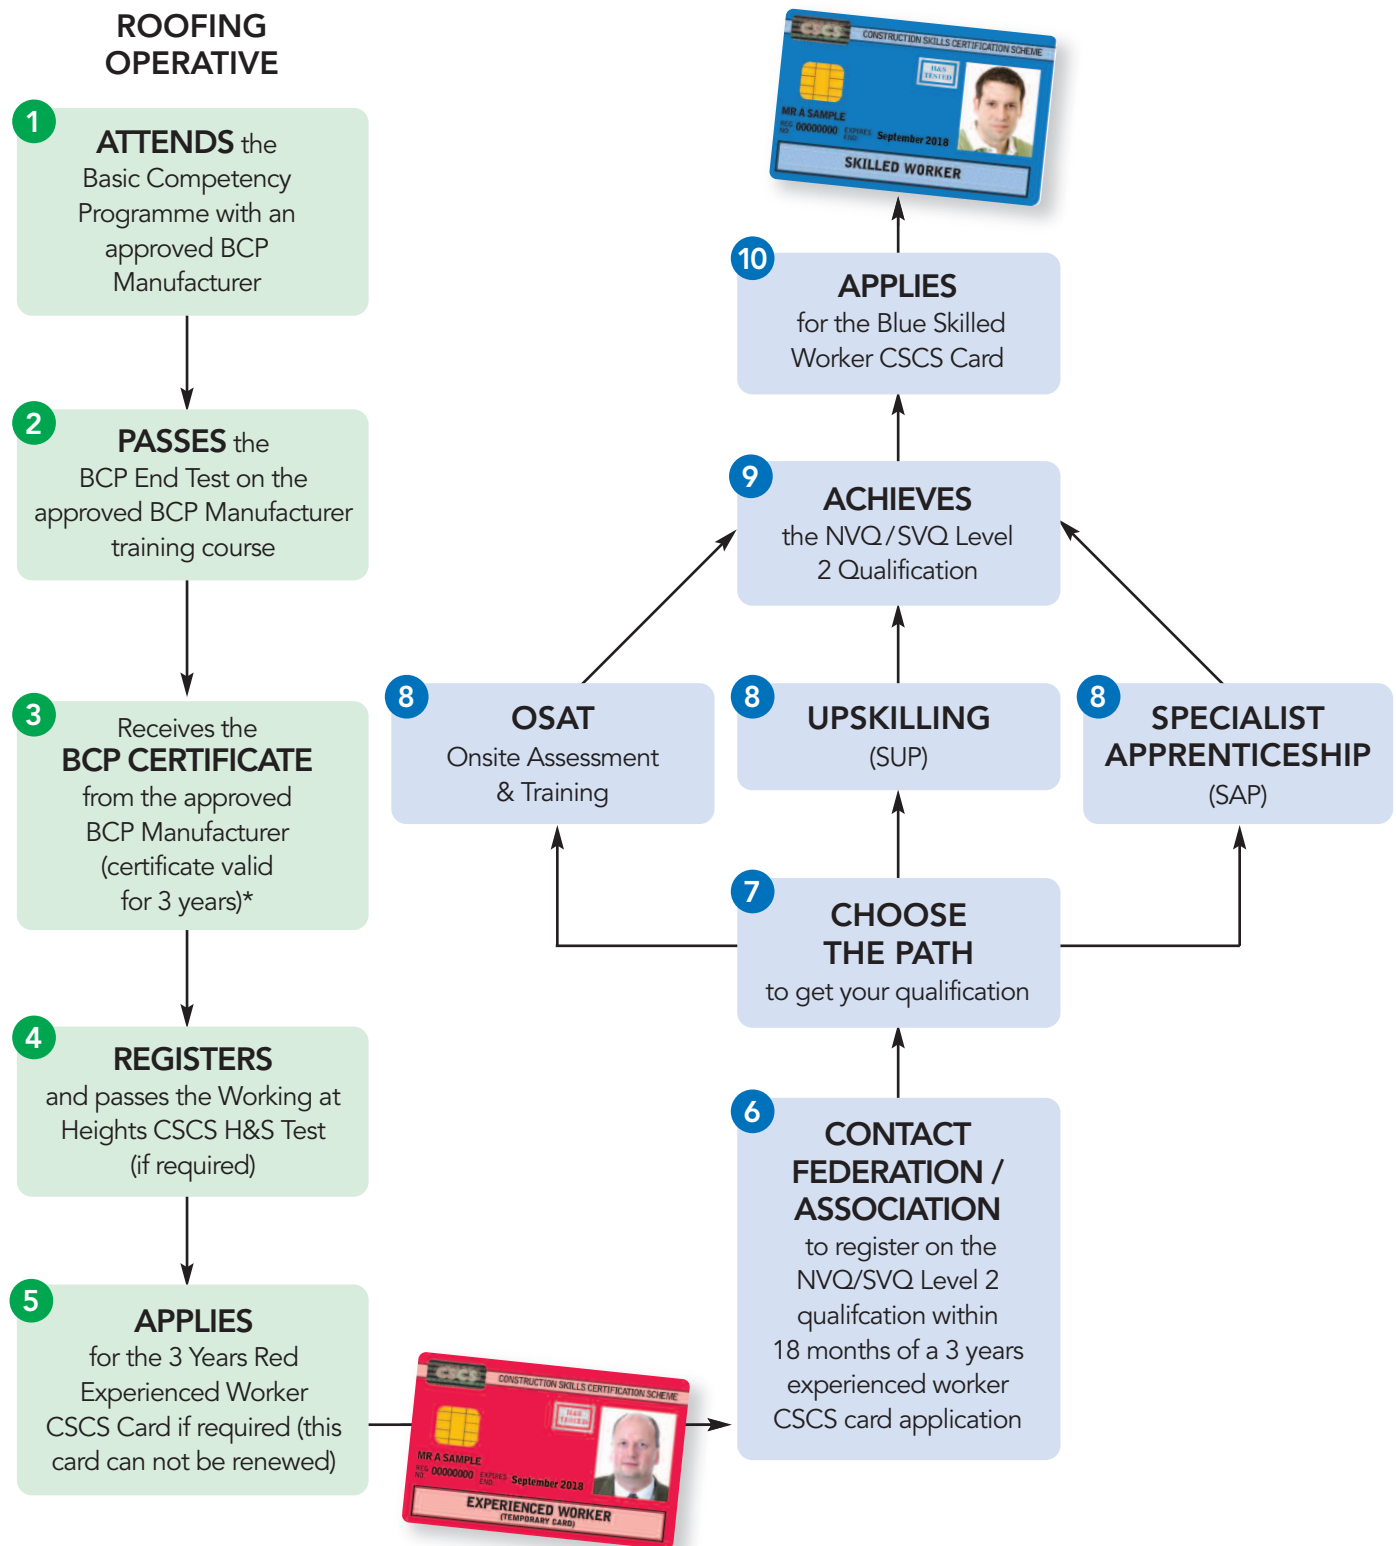

# The Basic Competency Programme (BCP)

CSCS Cards are increasingly required to get onto a construction site. They provide proof that individuals working on site have the required training and qualifications for the type of work they carry out.

A full list of cards can be found on the CSCS website: [www.cscs.uk.com](http://www.cscs.uk.com)

Successful completion of a Basic Competency Programme (BCP) and a valid CITB Health, Safety & Environment Test (HSE) will allow the trainee to register for a (red) Experienced Worker Card.